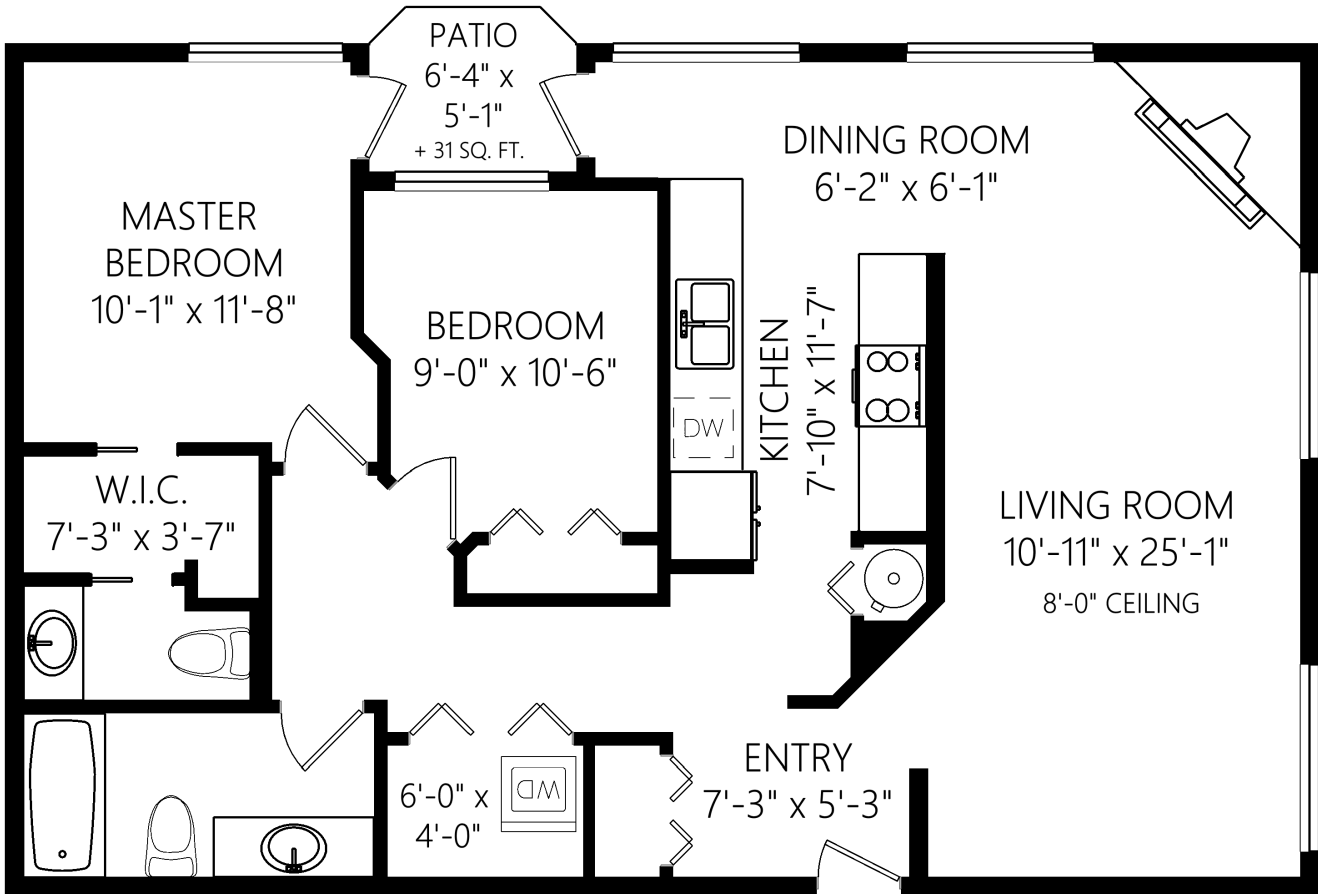

107-1201 Hillside Ave

**SINGLE LEVEL**

995 FINISHED SQ.FT.  
+ ADDNL. SQ.FT. WHERE NOTED

	Fin. Sq.Ft.	UnFin. Sq.Ft.	Total Sq.Ft.
Single Level	995	0	995
<b>Total</b>	<b>995</b>	<b>0</b>	<b>995</b>

Shown length and width dimensions are approximate.  
Area sq.ft. is representative of the on-site measurements. (1" accuracy)